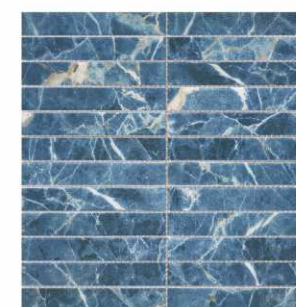

MOSAIC

CMRZ 3030007

FINISH : MATT

DECOR
600x600mm

MOSAIC
301x310mm

BORDER
600x100mm

CORNER
100x100mm