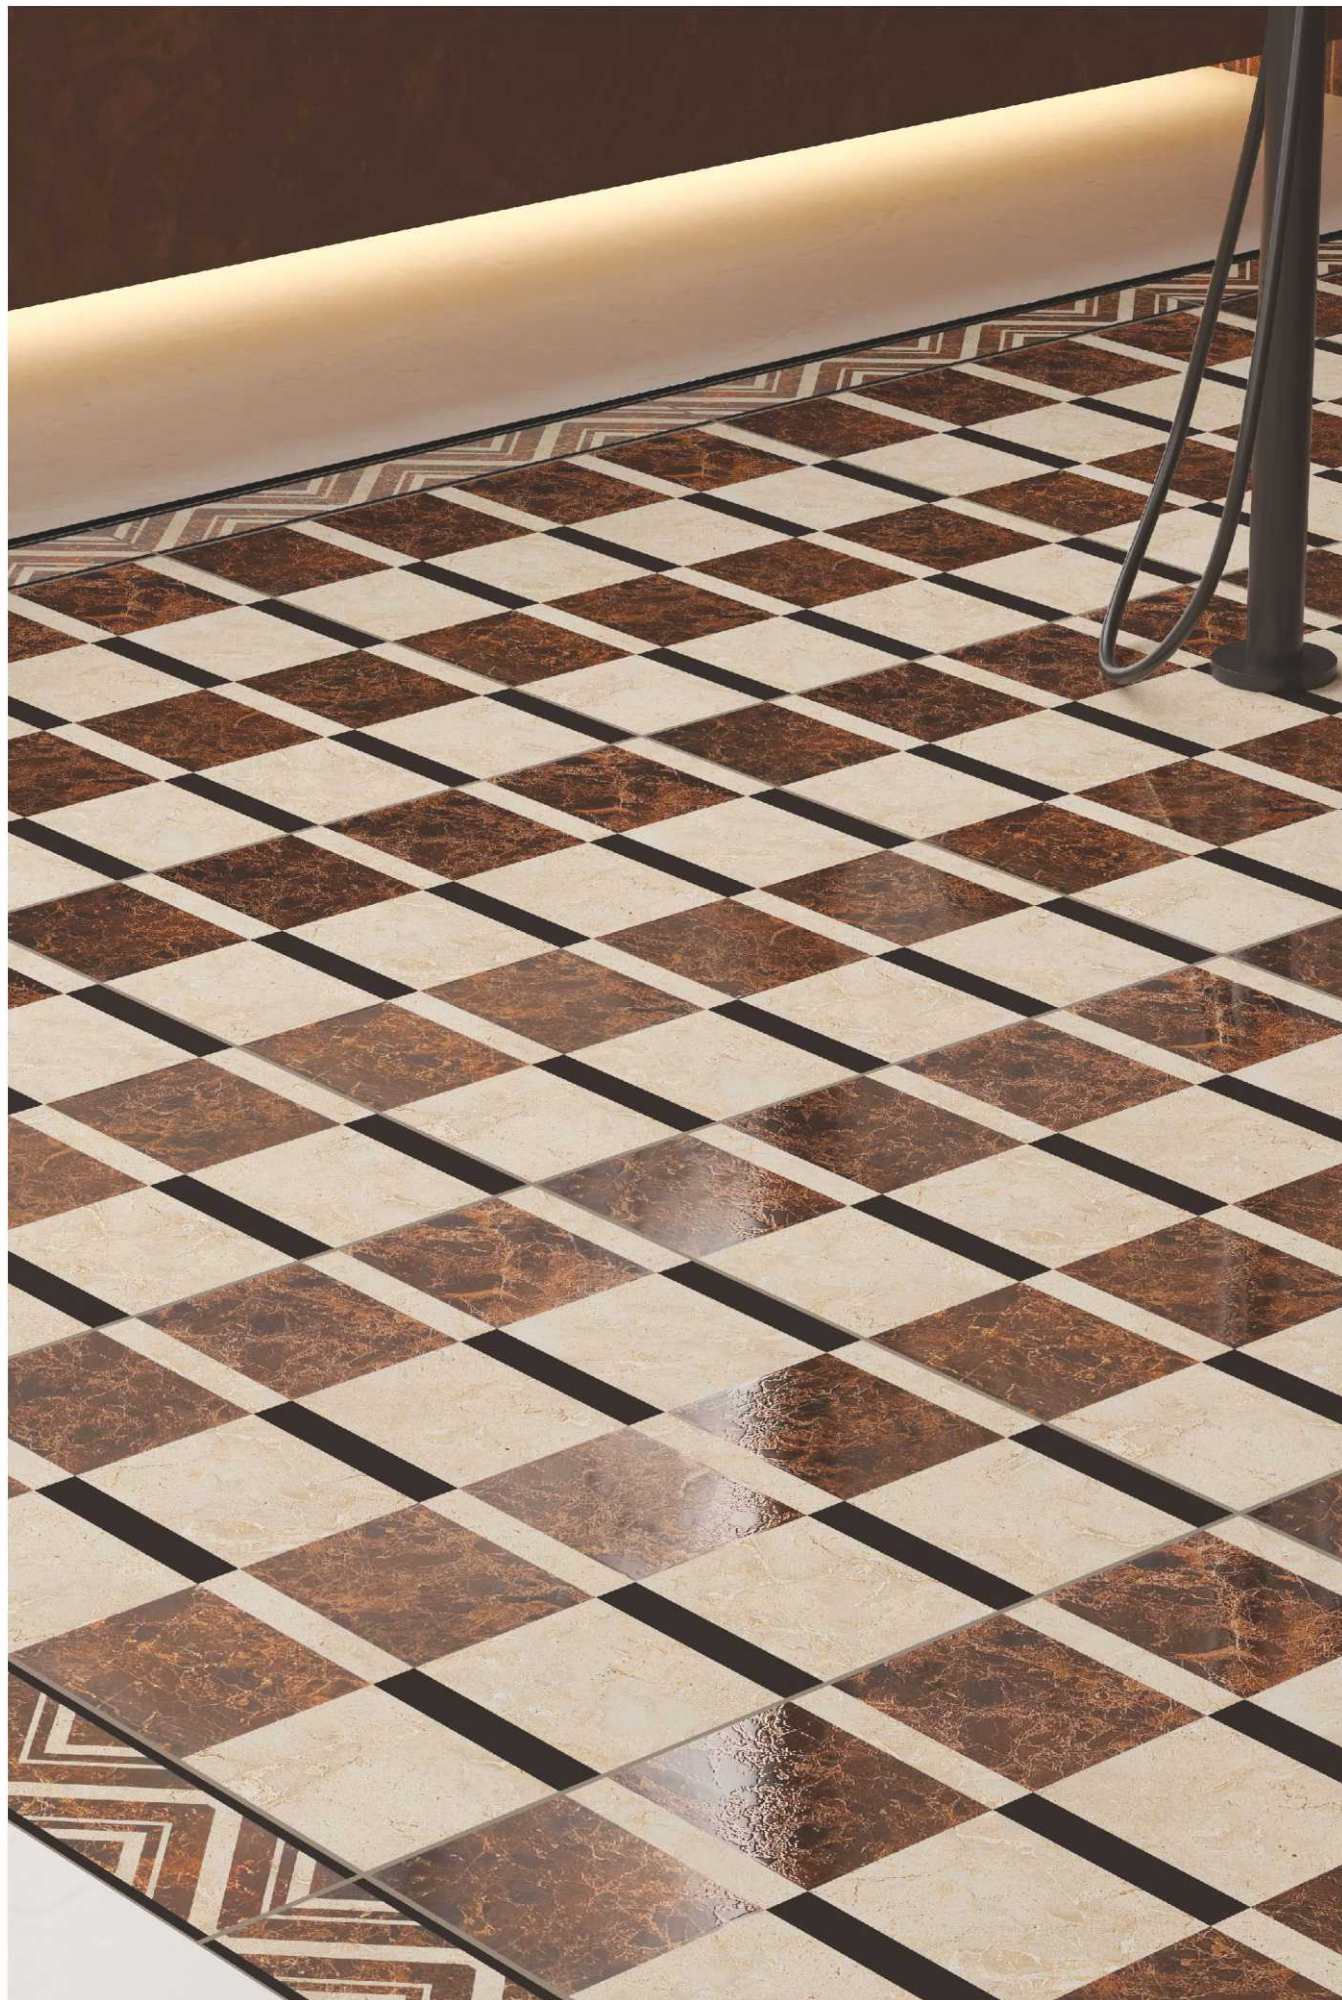

MOSAIC

CMRZ 3030001

FINISH : MATT

DECOR
600x600mm

MOSAIC
301x310mm

BORDER
600x100mm

CORNER
100x100mm

Marbella
FEATURE FLOORS