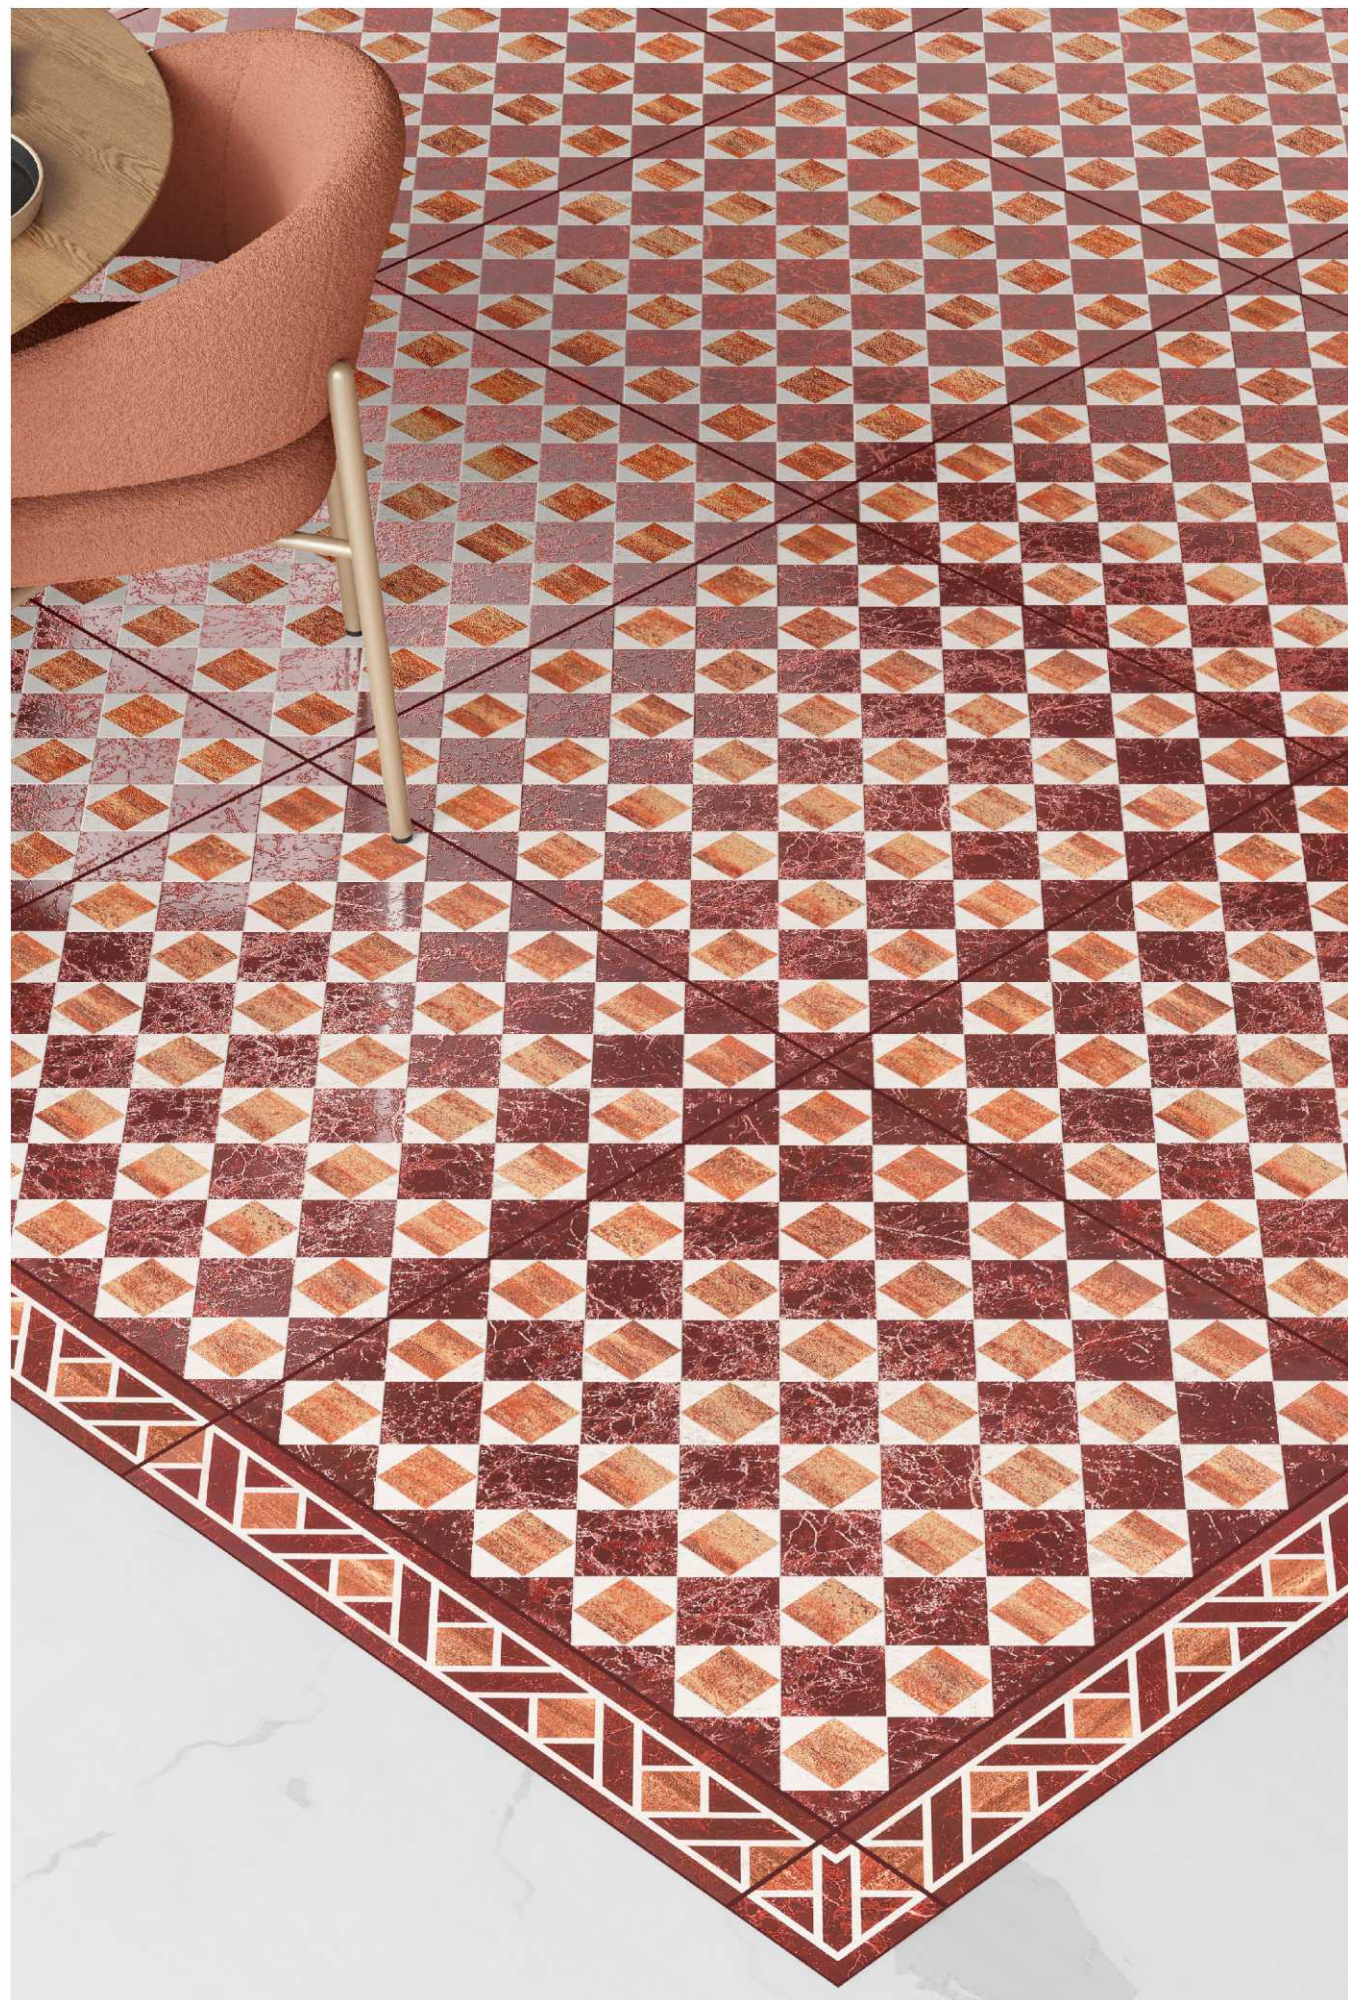

MOSAIC

CMRZ 3030005

FINISH : METALLIC

DECOR
600x600mm

MOSAIC
301x310mm

BORDER
600x100mm

CORNER
100x100mm

Marbella
FEATURE FLOORS