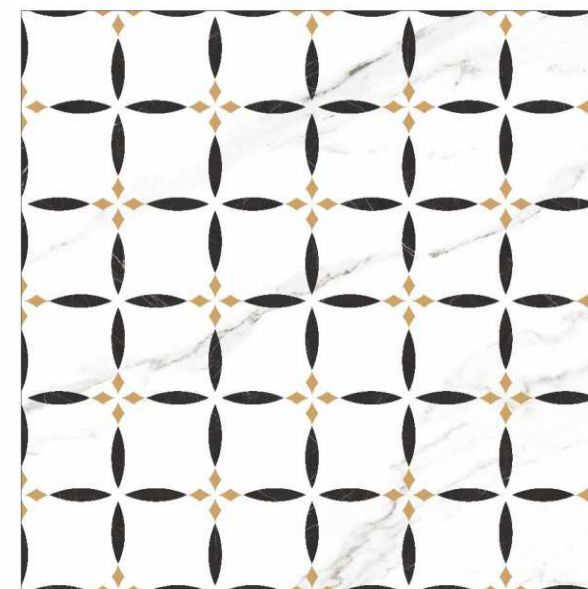

DECOR

CMRD 6060010

BORDER

CORNER

MOSAIC

FINISH : METALLIC

DECOR
600x600mm

MOSAIC
301x310mm

BORDER
600x100mm

CORNER
100x100mm