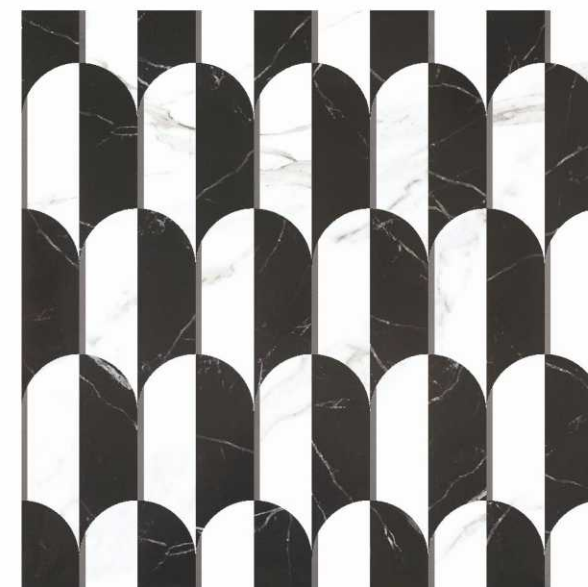

DECOR

CMRD 6060014

BORDER

CORNER

MOSAIC

FINISH : METALLIC

DECOR
600x600mm

MOSAIC
301x310mm

BORDER
600x100mm

CORNER
100x100mm