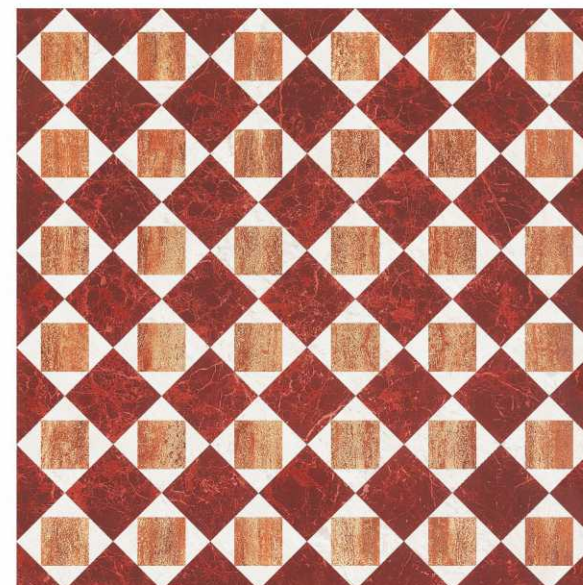

ROSSO ROMA

DECOR

CMRD 6060011

BORDER

CMRB 6010011

CORNER

CMRC 1010011

MOSAIC

CMRZ 3030006

FINISH : MATT

DECOR
600x600mm

MOSAIC
301x310mm

BORDER
600x100mm

CORNER
100x100mm