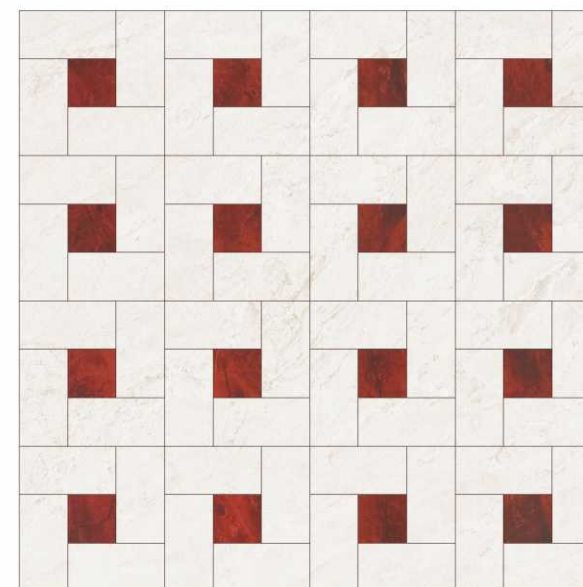

DECOR

CMRD 6060012

BORDER

CORNER

MOSAIC

FINISH : MATT

DECOR 600x600mm	MOSAIC 301x310mm	BORDER 600x100mm	CORNER 100x100mm