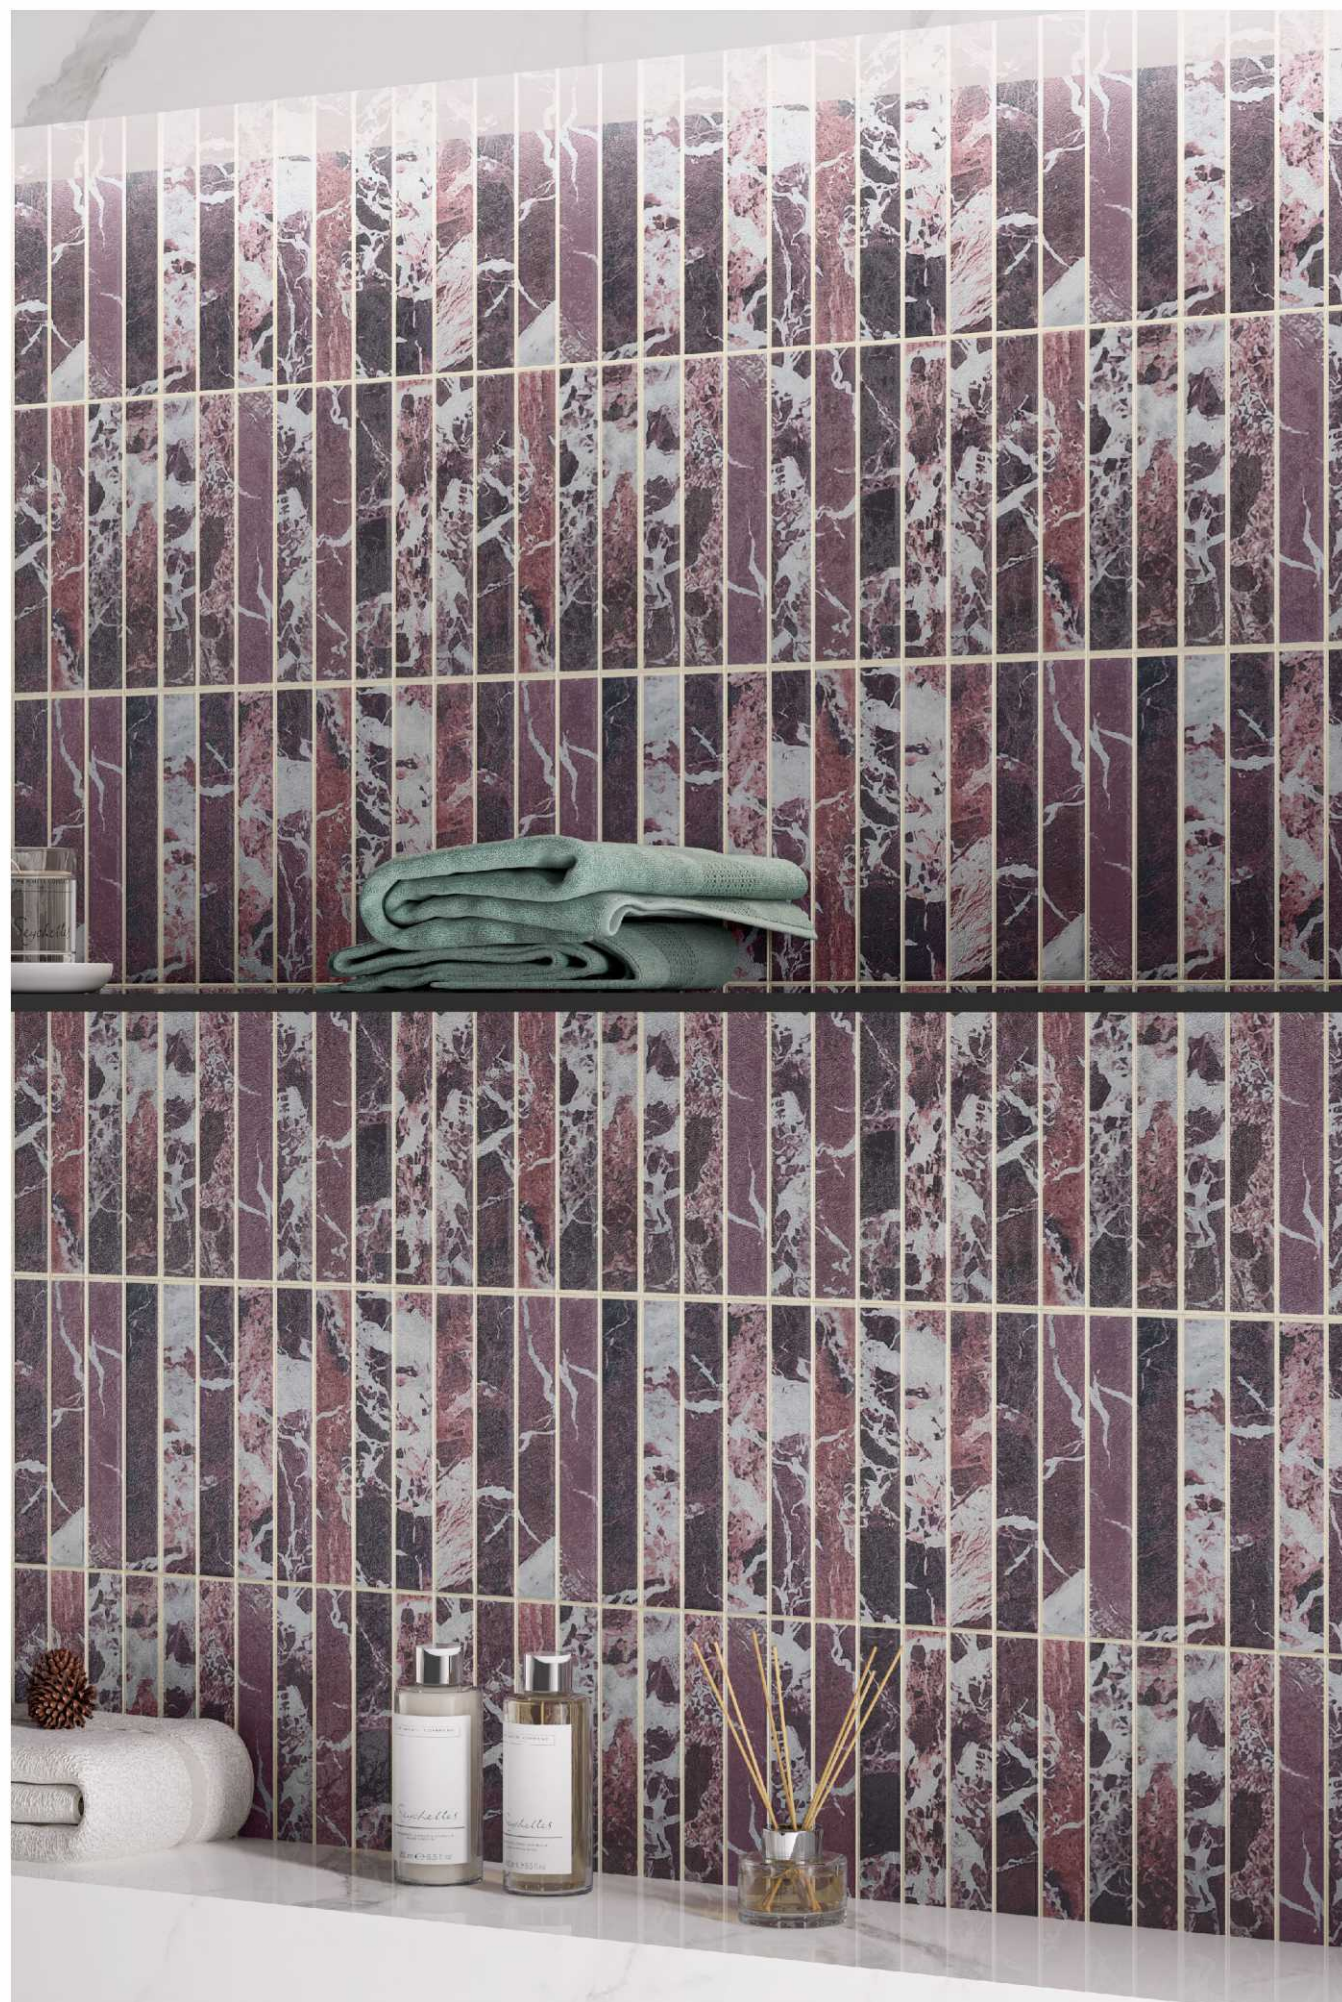

MOSAIC
301x310mm

BORDER
600x100mm

CORNER
100x100mm

Marbella
FEATURE FLOORS

VINO

MOSAIC

CMRZ 3030009

FINISH : MATT