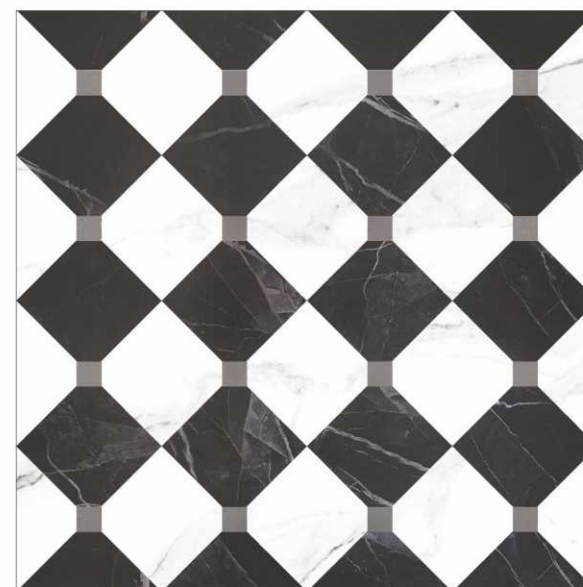

NERO NOTTE

DECOR

CMRD 6060013

BORDER

CORNER

MOSAIC

FINISH : METALLIC

DECOR
600x600mm

MOSAIC
301x310mm

BORDER
600x100mm

CORNER
100x100mm