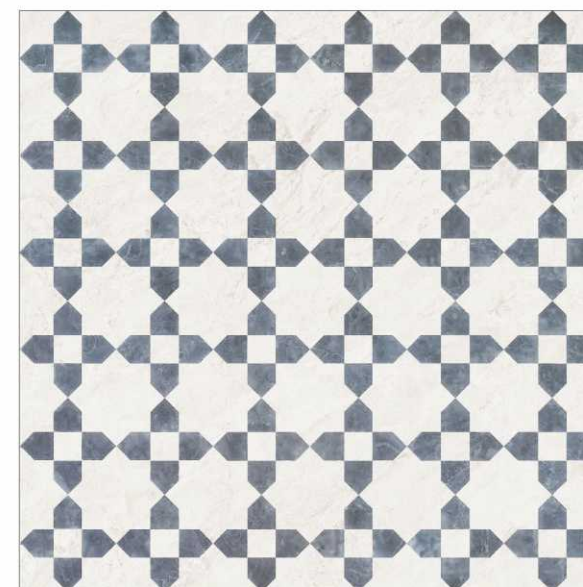

DECOR
600x600mm

MOSAIC
301x310mm

BORDER
600x100mm

CORNER
100x100mm

Marbella
FEATURE FLOORS

AZZURO LAGUNA

DECOR

CMRD 6060016