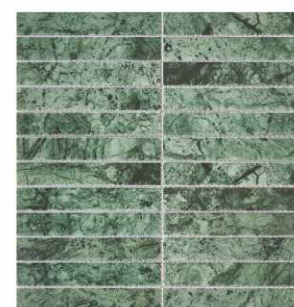

MOSAIC

CMRZ 3030001

FINISH : METALLIC

DECOR
600x600mm

MOSAIC
301x310mm

BORDER
600x100mm

CORNER
100x100mm