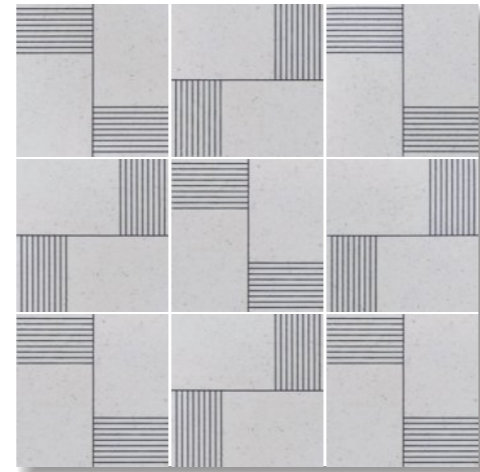

CFM 2020040

LINEA DENIM