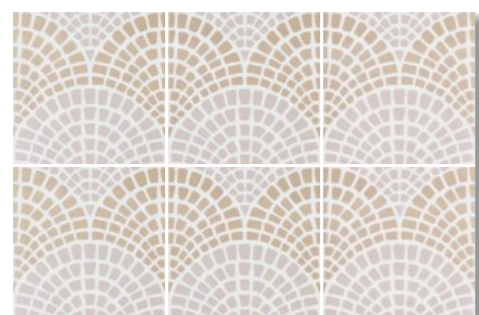

200mm x 200mm

12 13

CFM 2020036

COBBLED GRIS

CMC 2020010

INSPIRO GRIS

CFM 2020035

COBBLED PESCA