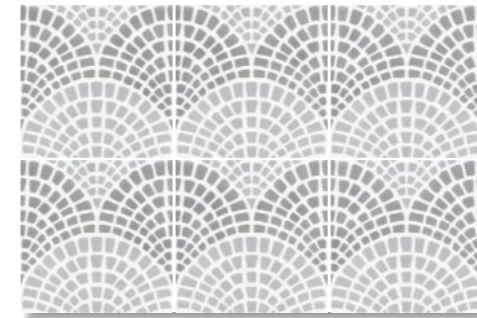

CFM 2020036

COBBLED GRIS