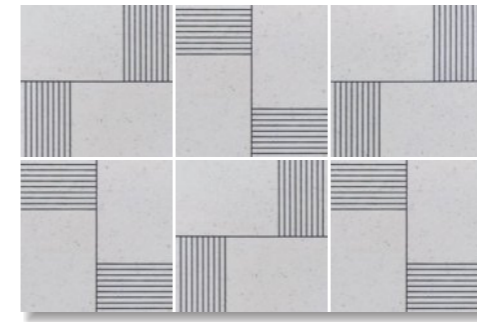

CFM 2020038

ARGILE CEMENTA

CMC 2020012

INSPIRO CEMENTA

14 15

MOTIF

200mm x 200mm

16 17