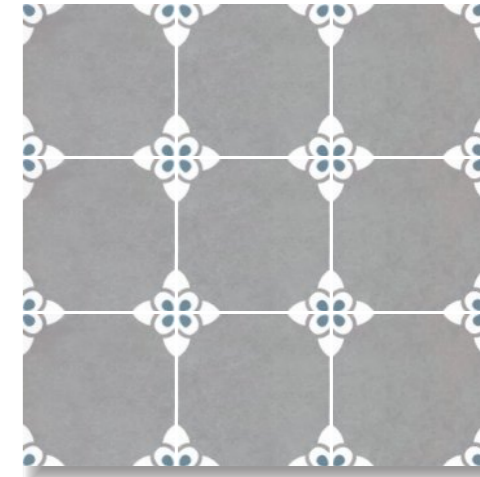

CFM 2020038

ARGILE CEMENTA