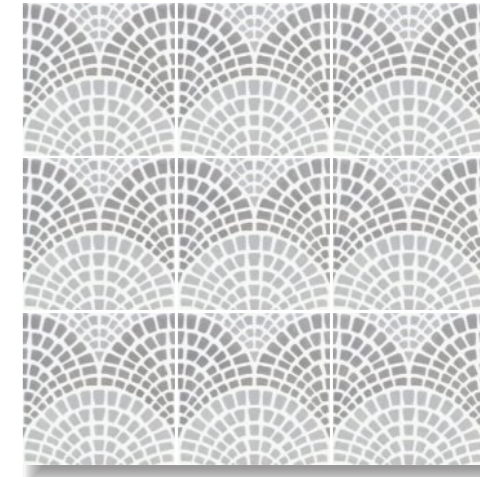

CMC 2020004
INSPIRO SEPIA

CFM 2020030

SPLENDORE FANGO

CMC 2020009
INSPIRO PESCA

CFM 2020035

COBBLED PESCA

CMC 2020010
INSPIRO GRIS

CFM 2020036