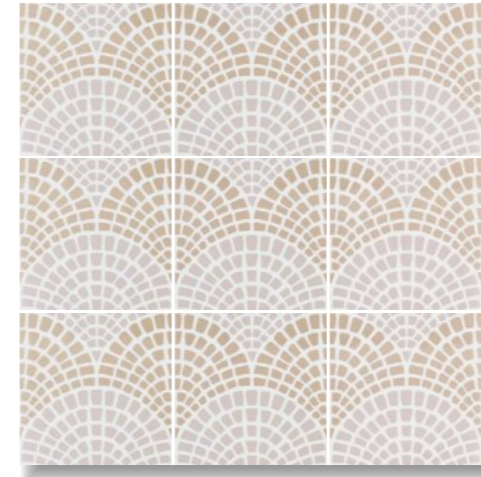

CFM 2020035

COBBLED PESCA