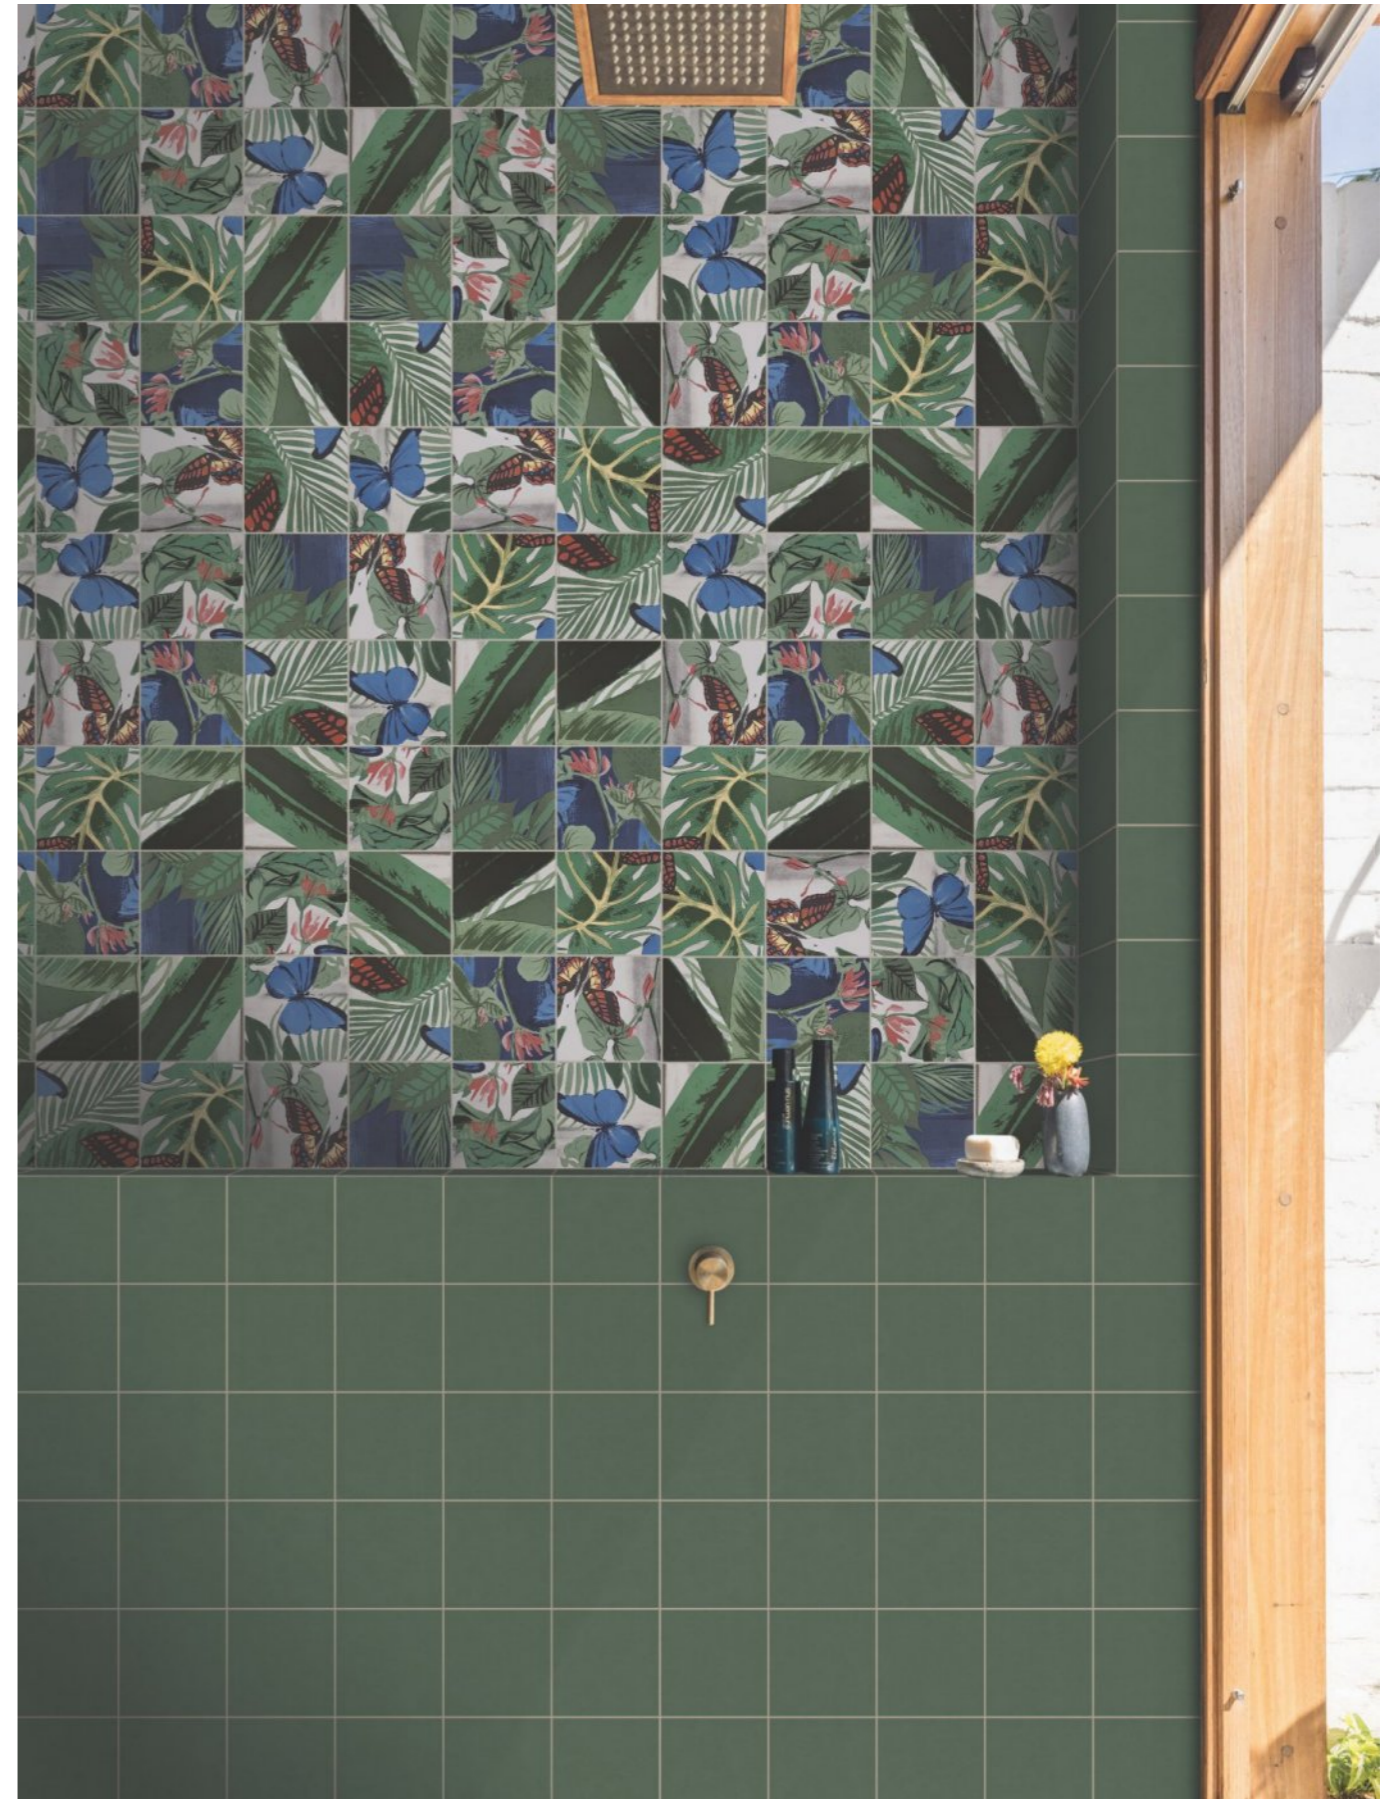

INSPIRO TAUPE

MOTIF

200mm x 200mm

CMC 2020015 INSPIRO TROPICI

CMC 2020015 INSPIRO TROPICI

CFM 2020046 TROPICI FLORA

CFM 2020045 TROPICI VIDA

MOTIF