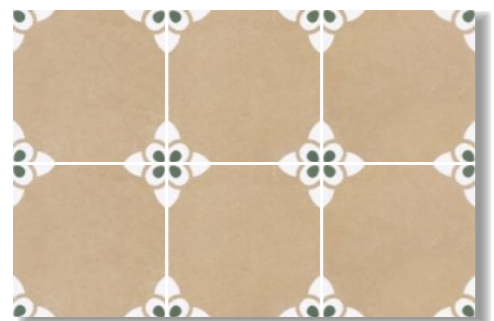

MOTIF

200mm x 200mm

CFM 2020037

ARGILE GIALLO