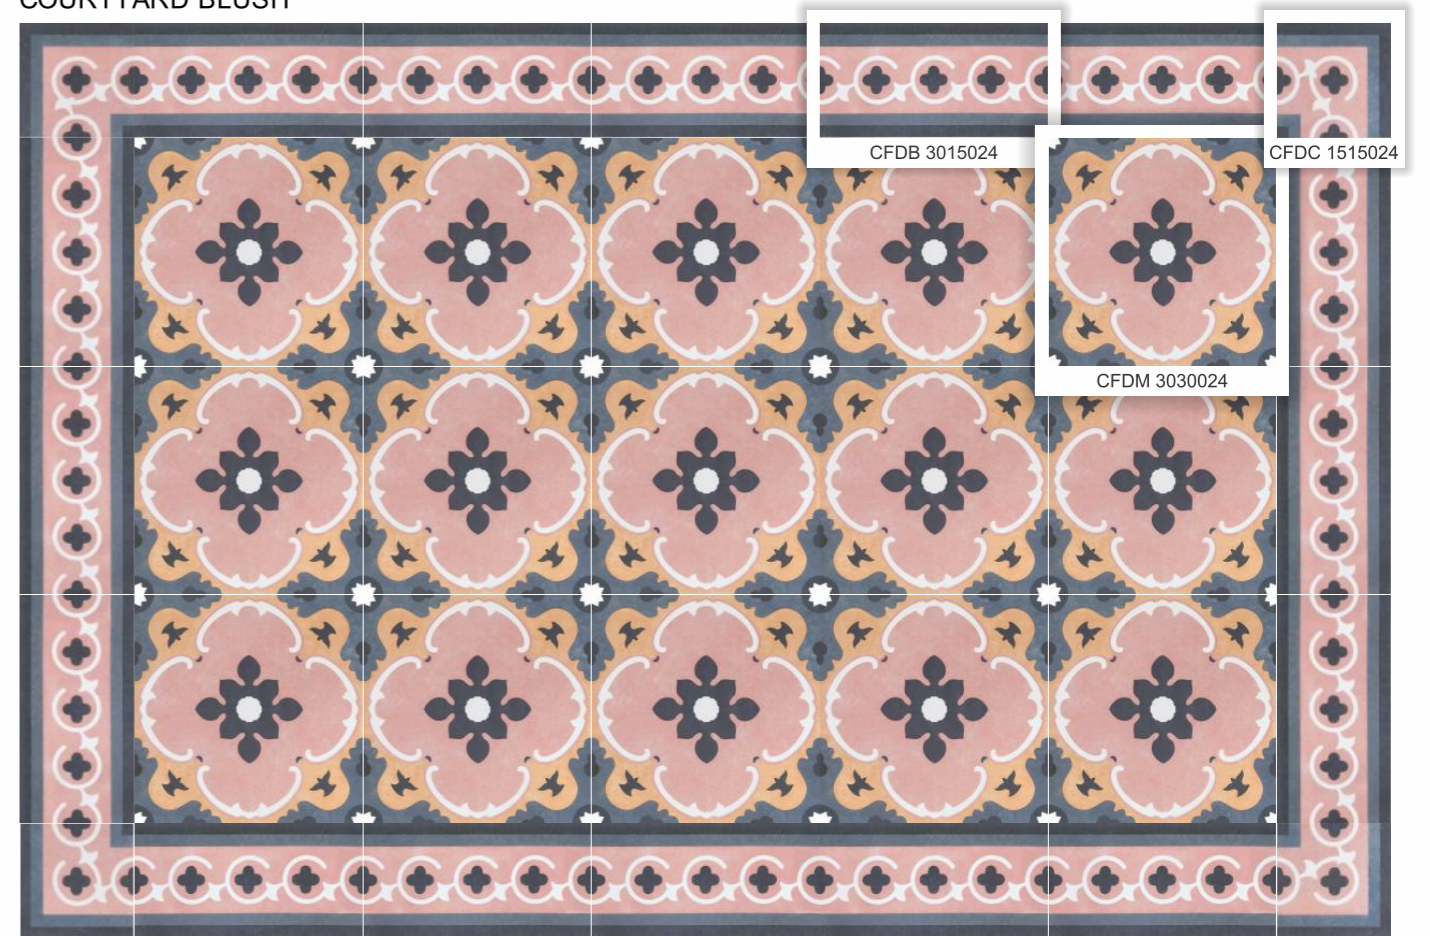

Size : 300mm x 150mm

DECOR

Size : 300mm x 300mm

CFDC 1515023

CFDB 3015023

CFDM 3030023

LISBOA AQUA

COURTYARD BLUSH