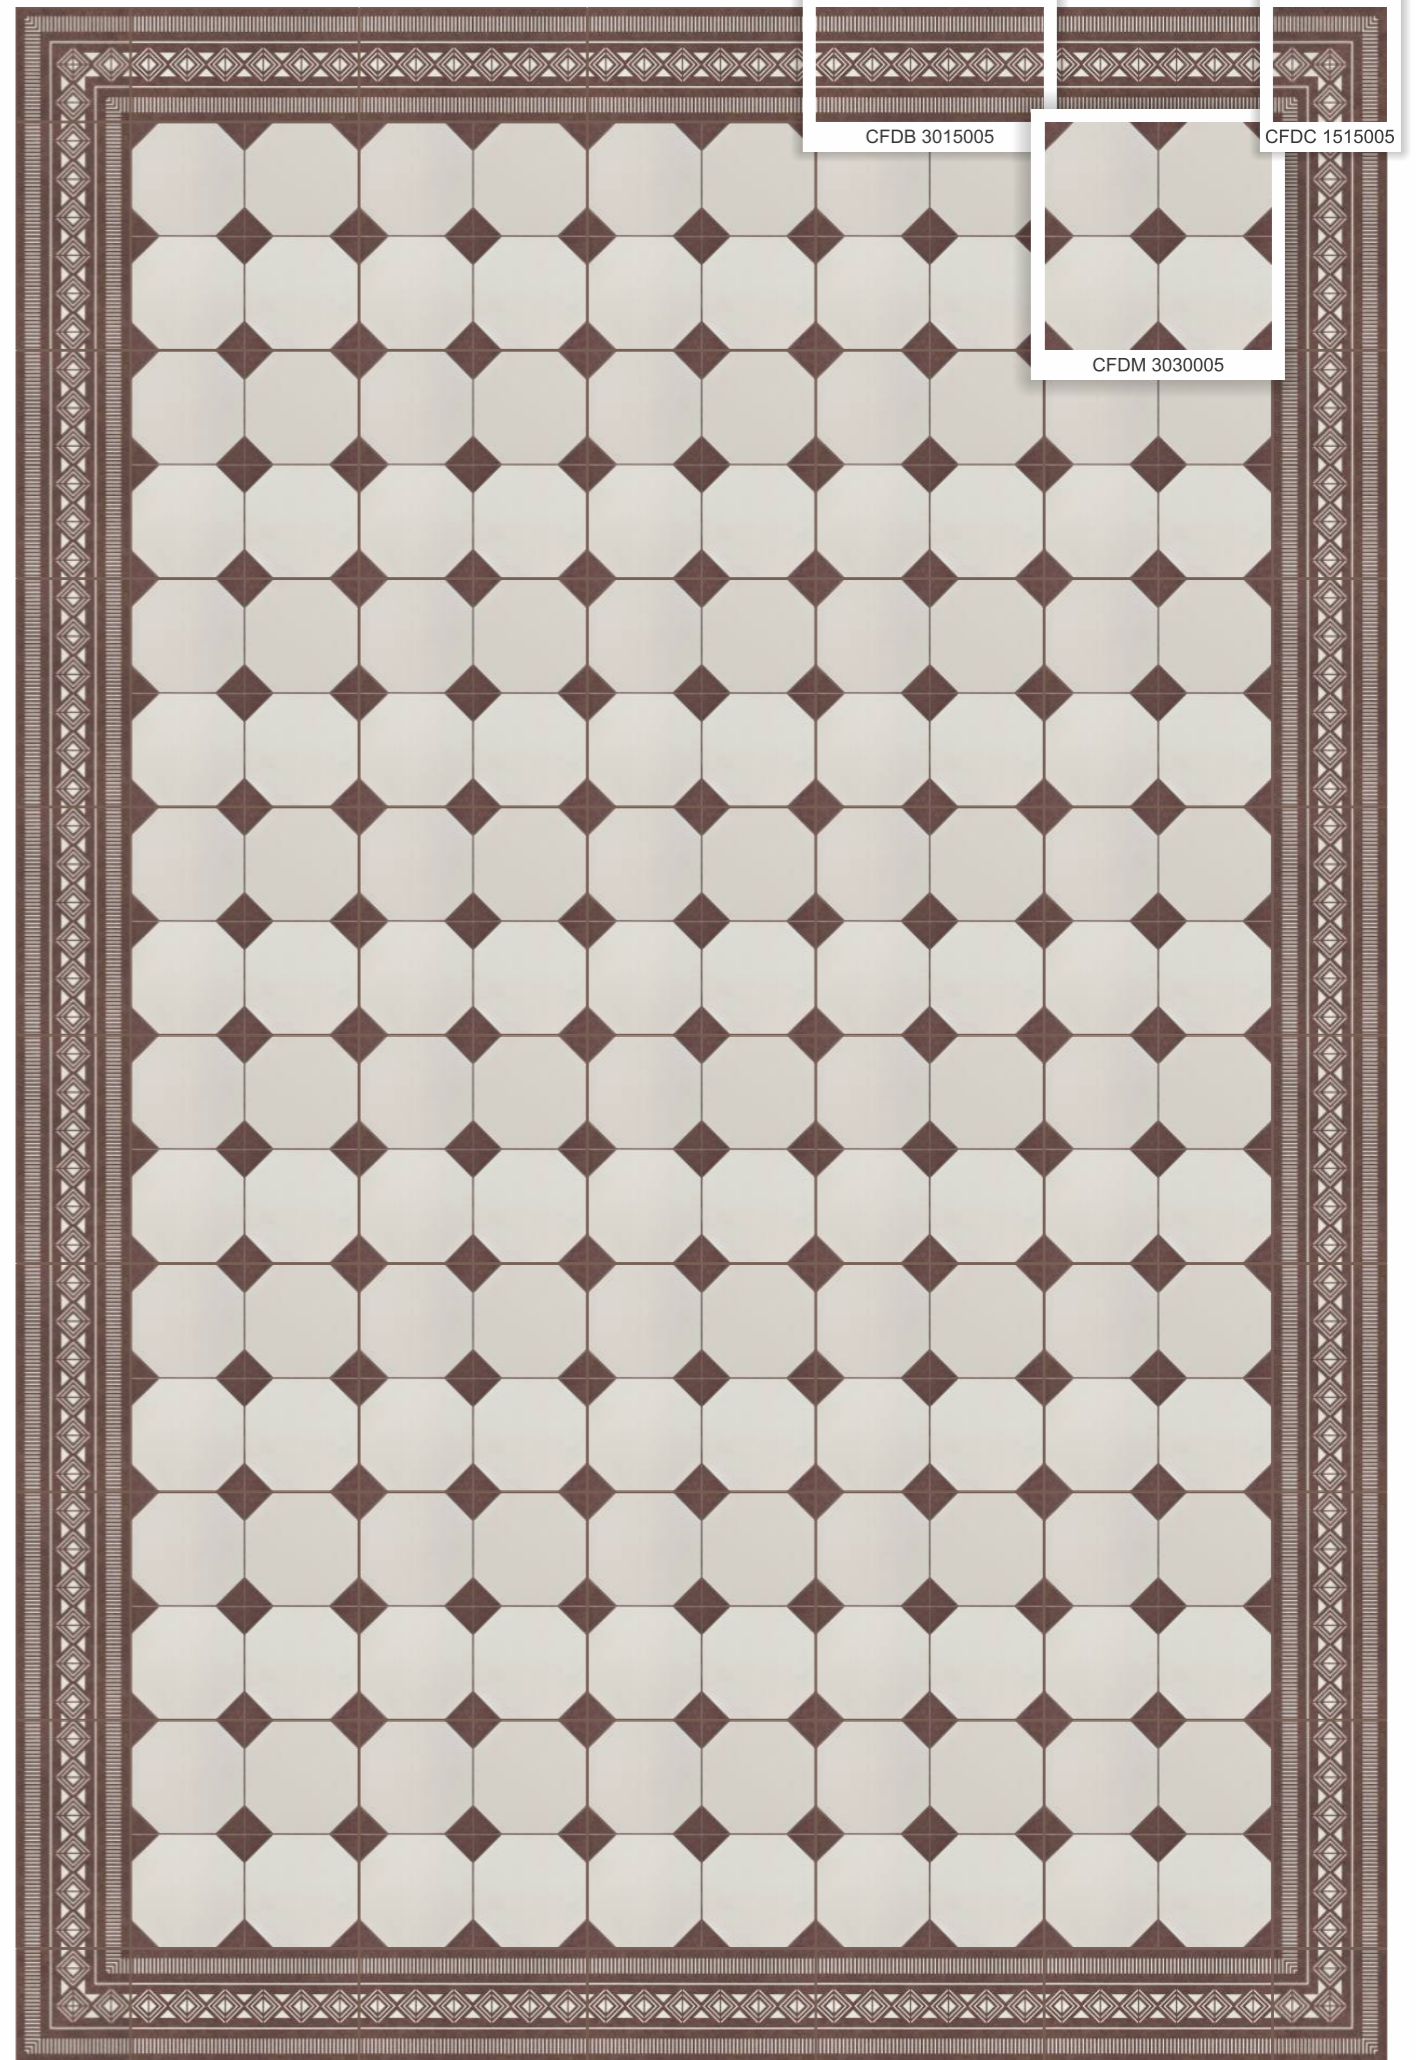

DESIGN : PRISM MARRON

FINISH : MATT

CORNER

Size : 150mm x 150mm

BORDER

Size : 300mm x 150mm

DECOR

Size : 300mm x 300mm