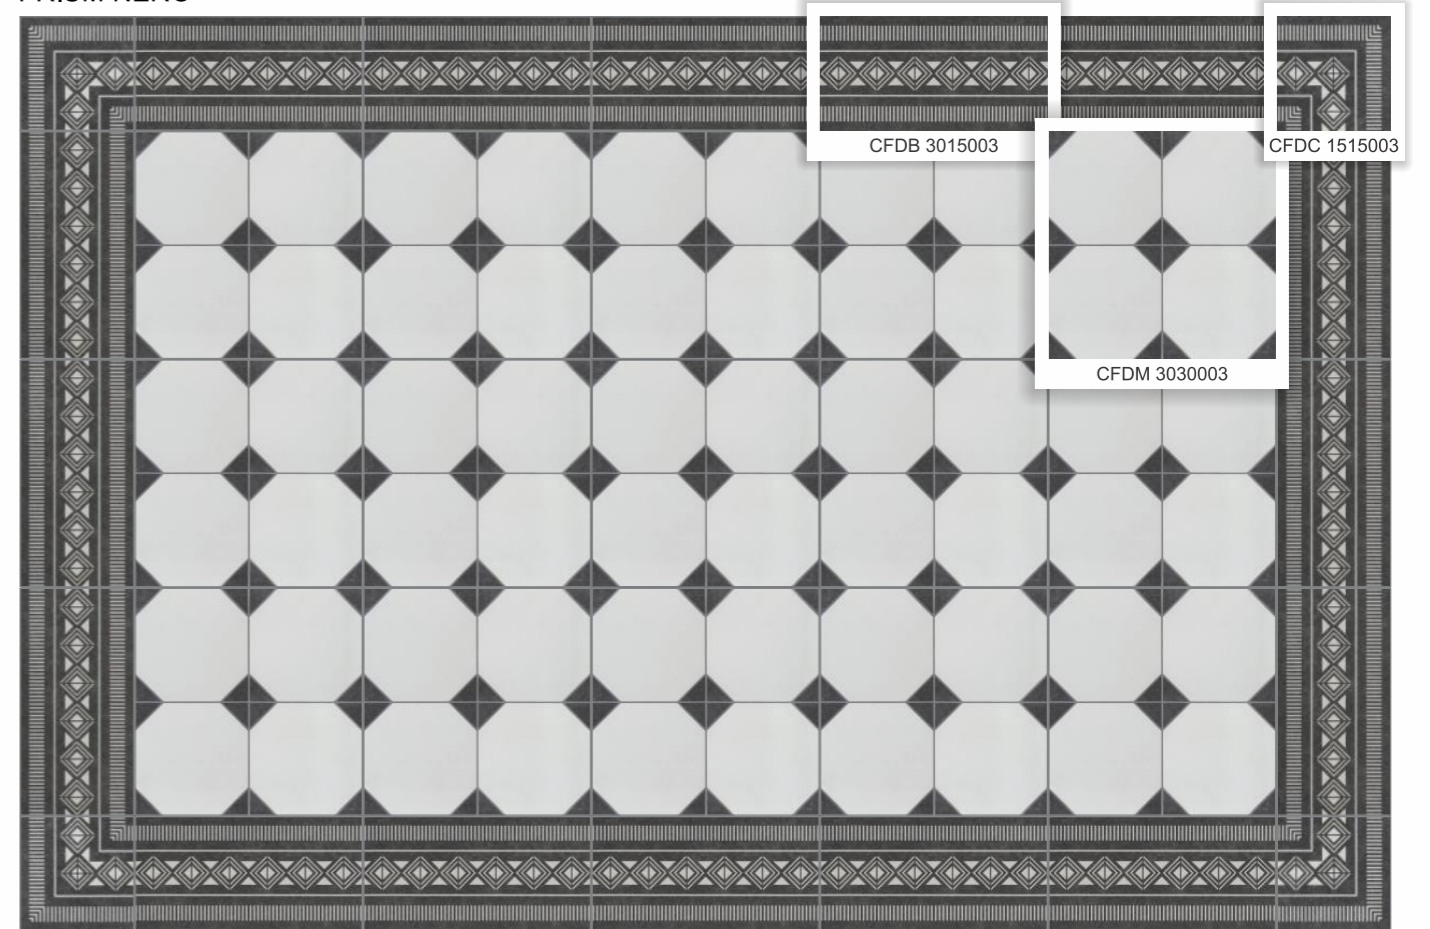

PRISM OLIVE