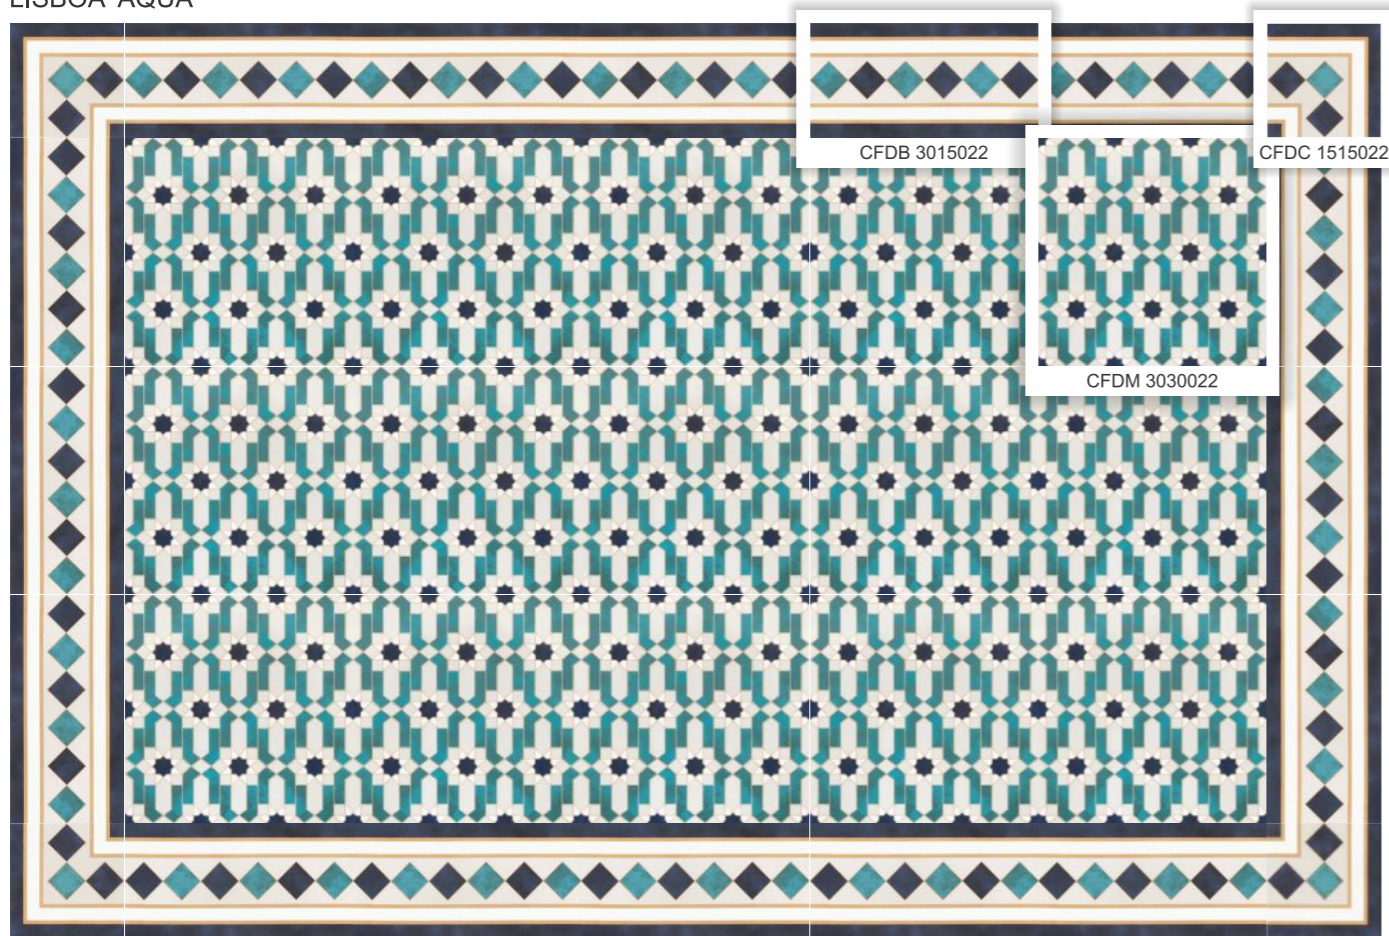

Size : 300mm x 150mm

DECOR

Size : 300mm x 300mm

CFDC 1515023

CFDB 3015023

CFDM 3030023

LISBOA AQUA

COURTYARD BLUSH