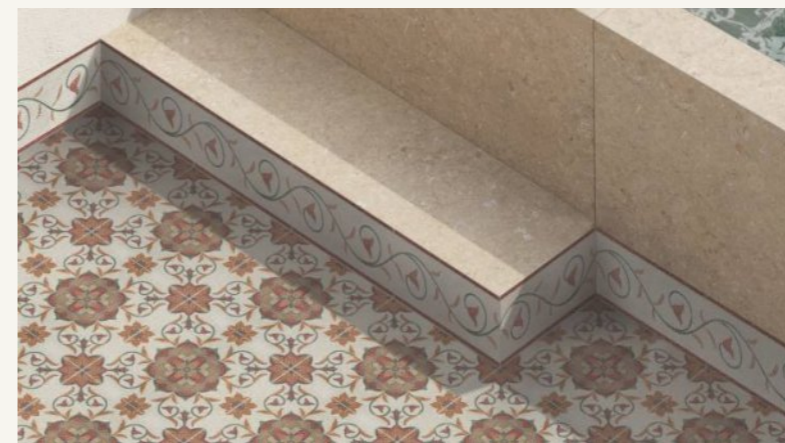

FLOOR DECORS MODULAR

“Simplicity carried to an extreme, becomes elegance”

- JOHN FRANKLIN