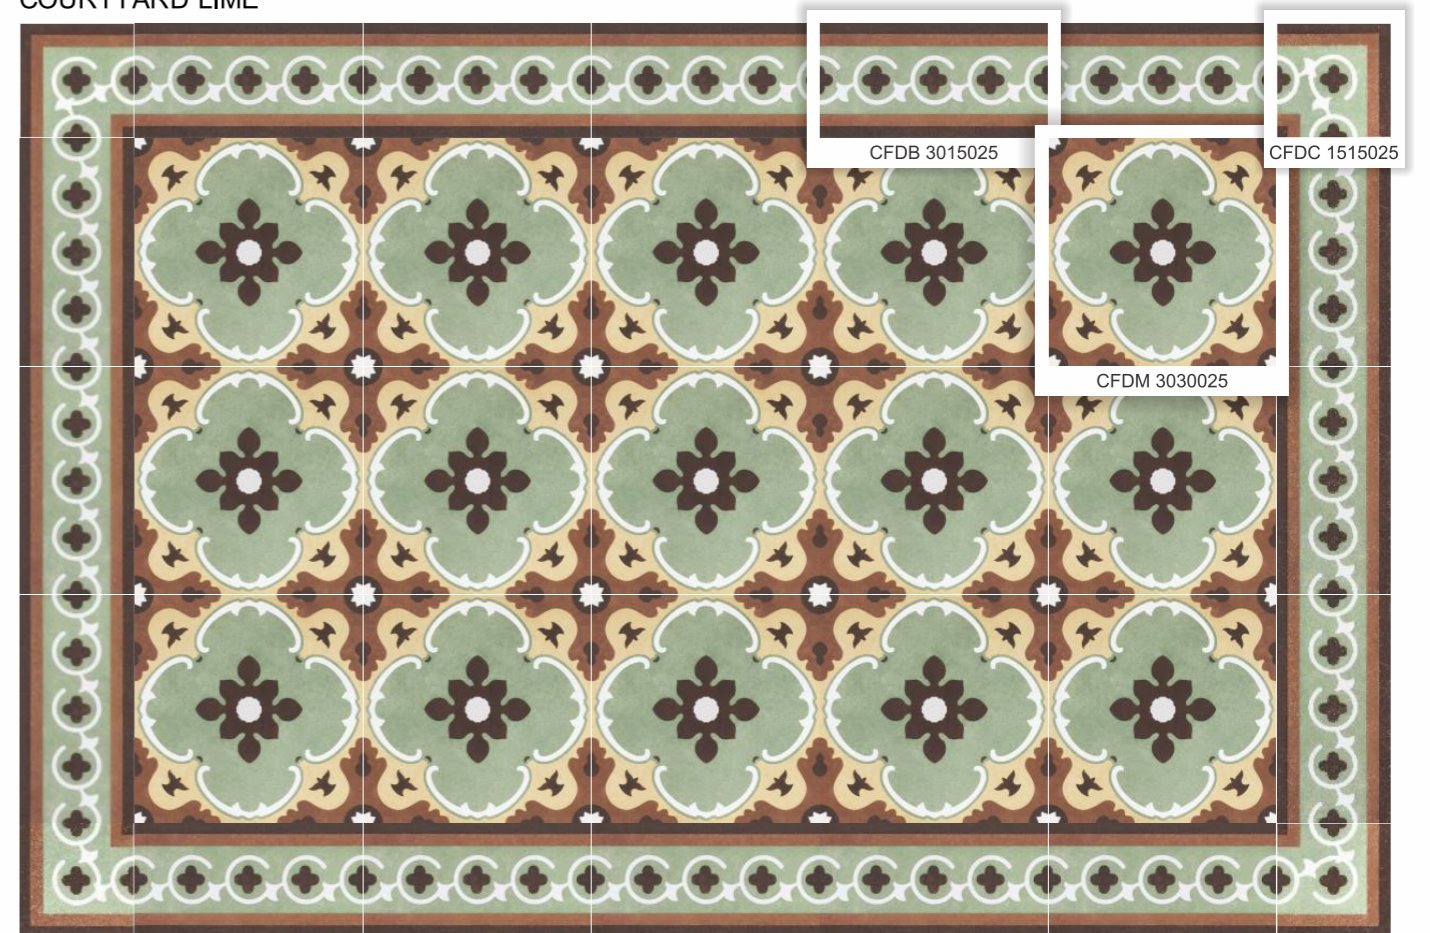

CORNER

Size : 150mm x 150mm

BORDER

Size : 300mm x 150mm

DECOR

Size : 300mm x 300mm

CFDC 1515002

CFDB 3015002

Size : 300mm x 150mm

DECOR

Size : 300mm x 300mm

CFDC 1515023

CFDB 3015023

CFDM 3030023

LISBOA AQUA

COURTYARD BLUSH

LISBOA TERRA

COURTYARD LIME

DESIGN : COURTYARD BLUSH

FINISH : MATT

CORNER

Size : 150mm x 150mm

BORDER

Size : 300mm x 150mm