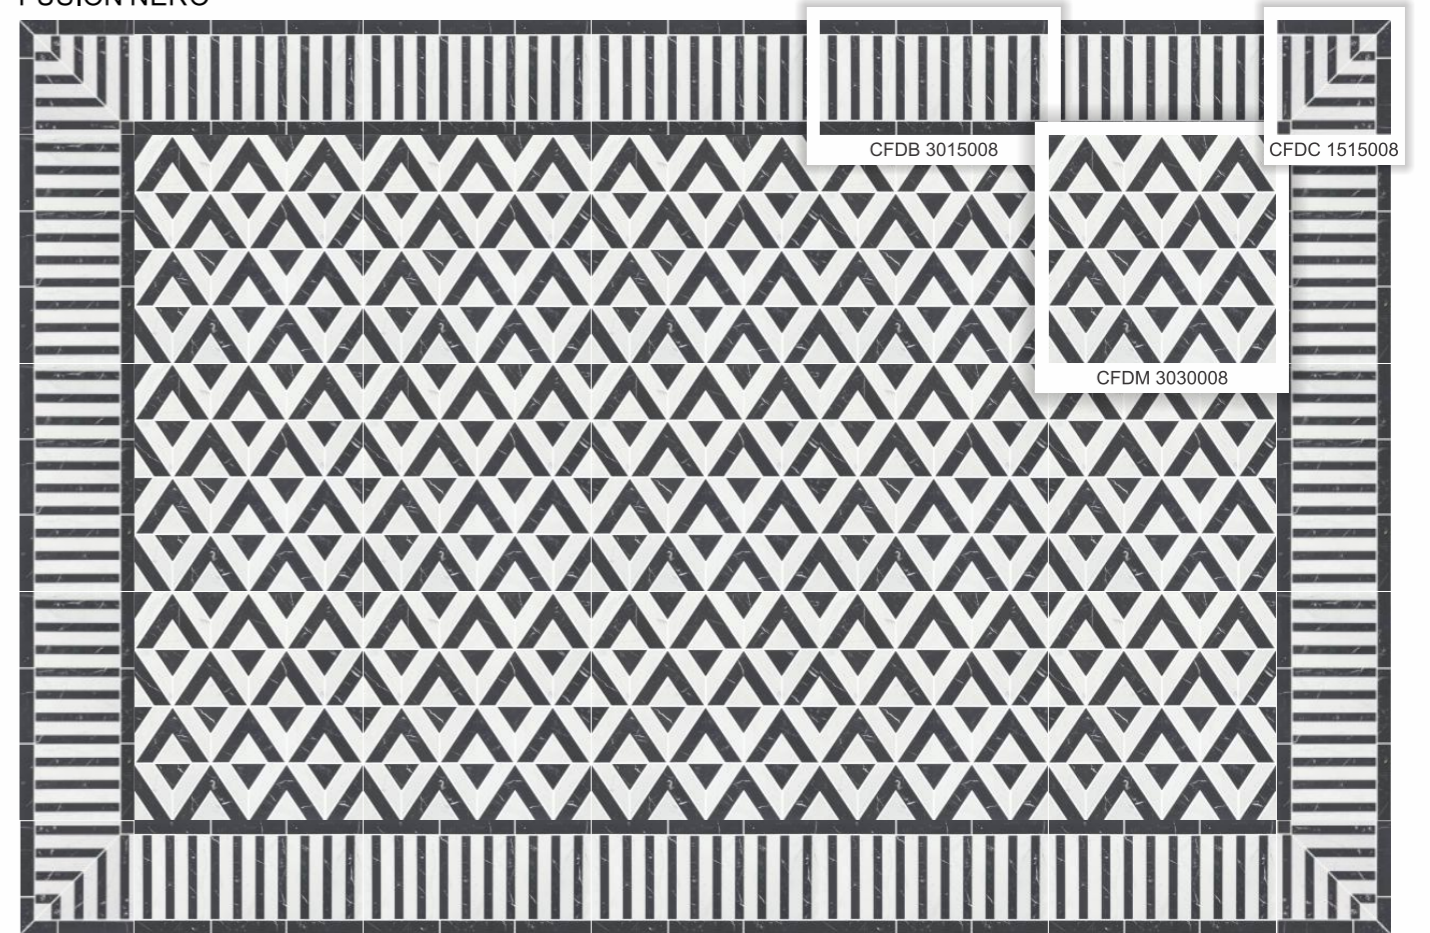

FUSION MARRON