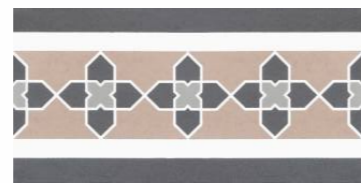

CFDB 3015020