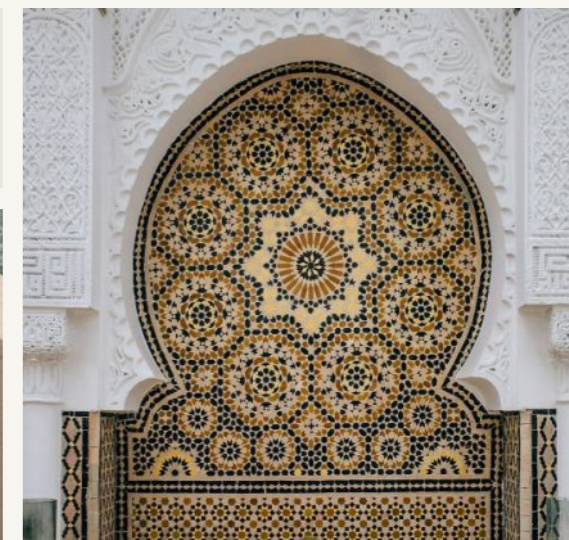

FLOOR DECORS MODULAR

“Simplicity carried to an extreme, becomes elegance”

- JOHN FRANKLIN