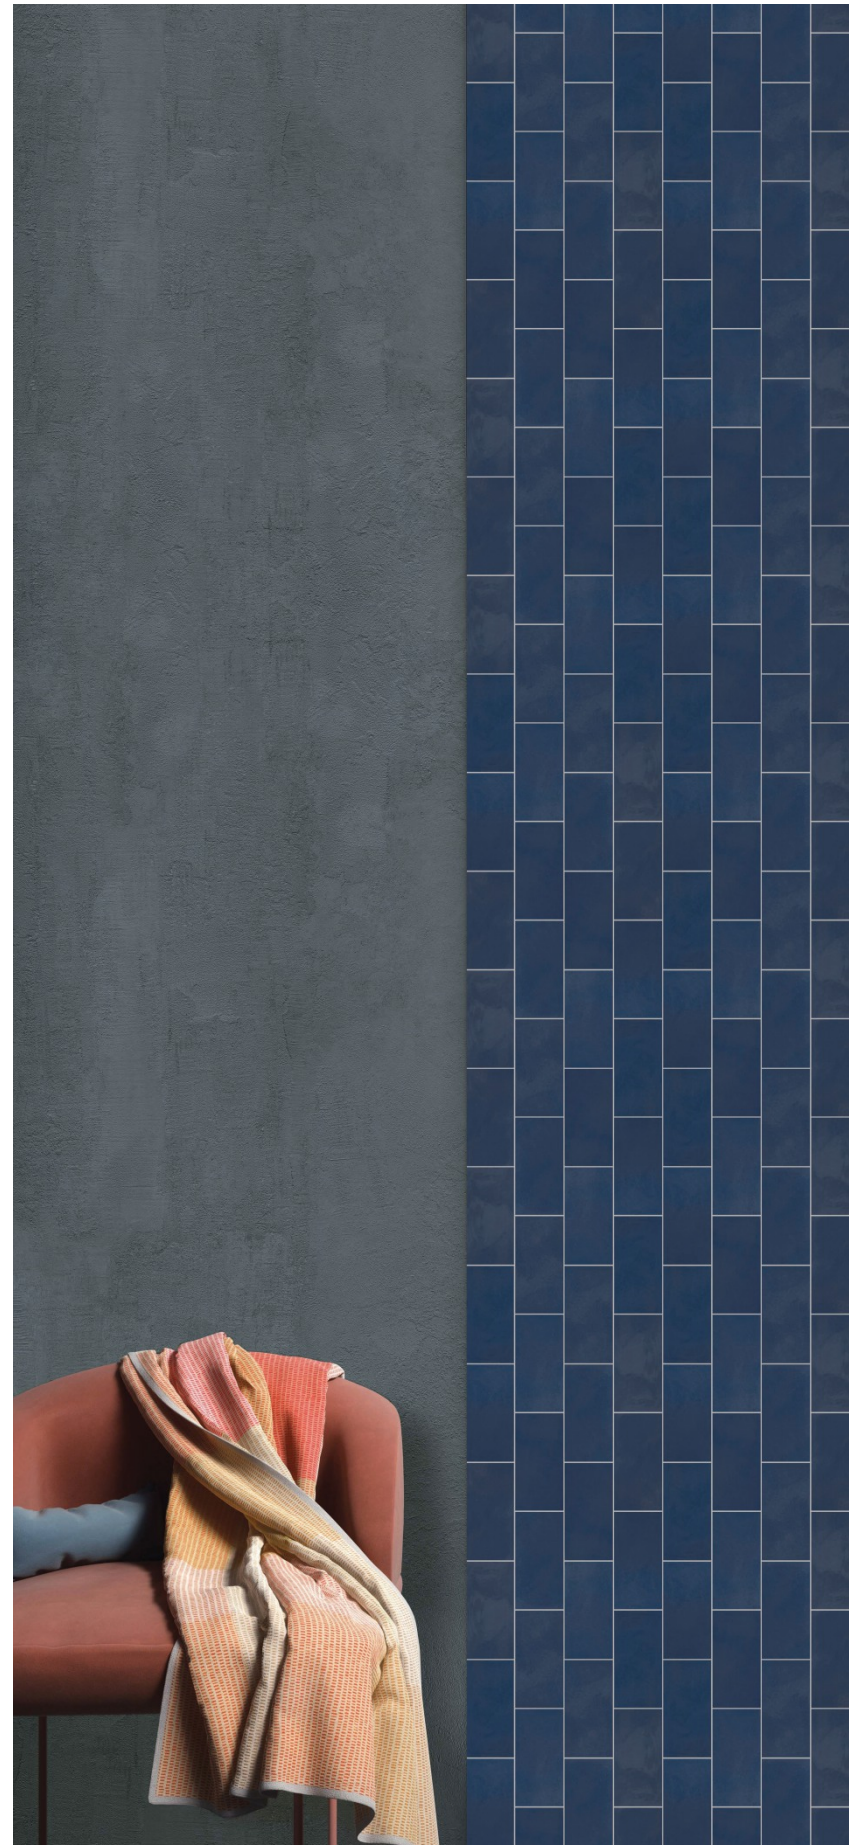

Dove White
FBC 1575001

Nickel Grey
FBC 1575006

A curation of colours that follows the environment, embraces its surroundings, and makes luxury feel effortless.

Café Noir
FBC 1575007

Rich Prune
FBC 1575015

Chestnut Brown
FBC 1575008

Eternal Emerald
FBC 1575016

Starry Night
FBC 1575012

Indigo Wine
FBC 1575009

Slate Grey
FBC 1575010

These colours are a combination of bold and quaint that induces a much needed balance into your ambient luxury.

Burnt Graphite
FBC 1575018

Prussian Teal
FBC 1575017

150x75mm Fabula Chic

Dove White
FBC 1575001

Biscoff Beige
FBC 1575002

Forest Eve
FBC 1575011

Starry Night
FBC 1575012

Autumn Sky
FBC 1575003

Scallop Pink
FBC 1575004

French Fern
FBC 1575013

Brick Brown
FBC 1575014

Ocean Whisper
FBC 1575005

Nickel Grey
FBC 1575006

Rich Prune
FBC 1575015

Eternal Emerald
FBC 1575016

Café Noir
FBC 1575007