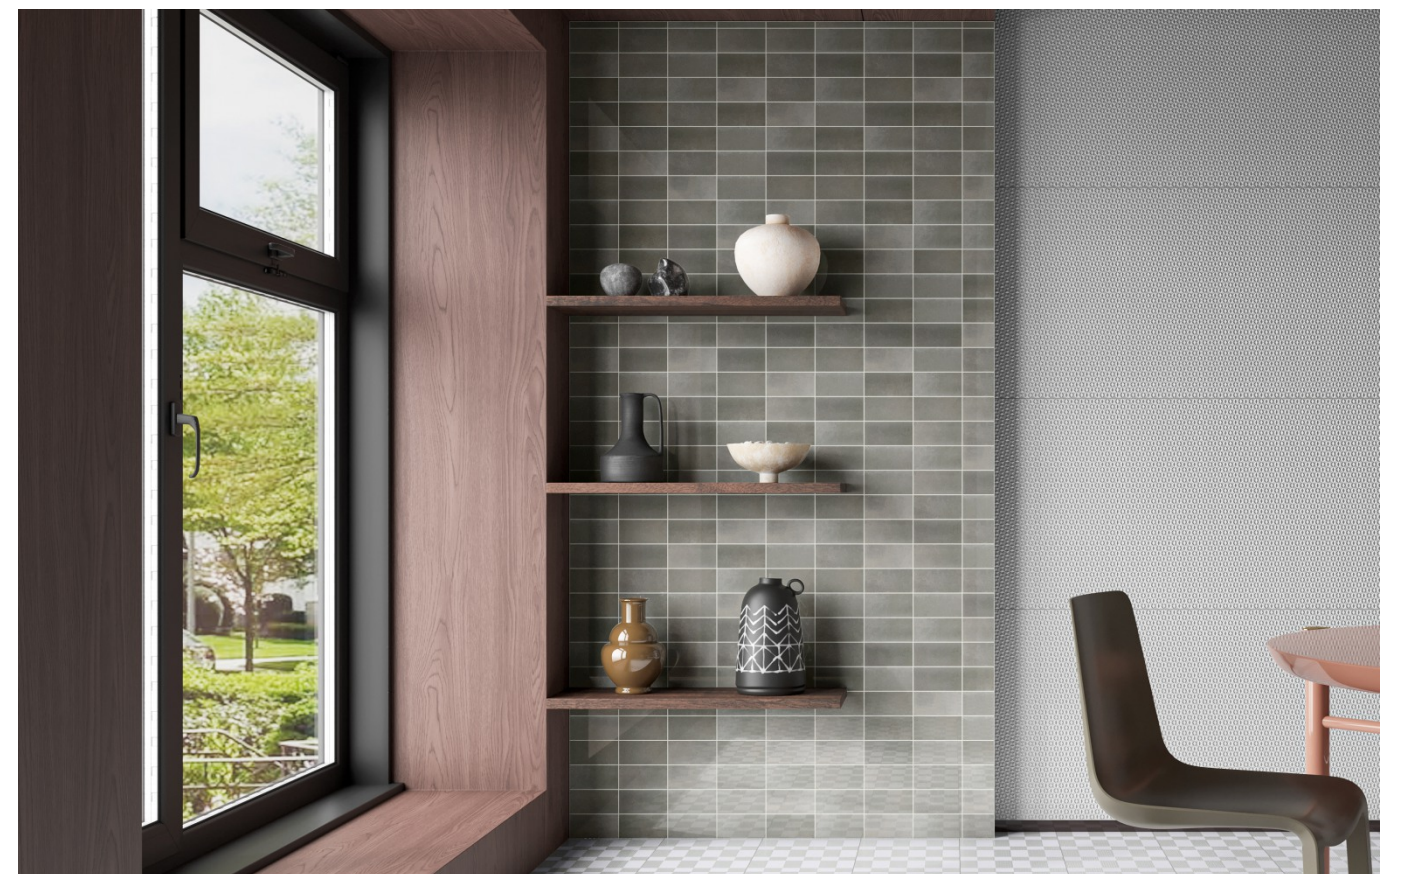

A curation of colours that follows the environment, embraces its surroundings, and makes luxury feel effortless.