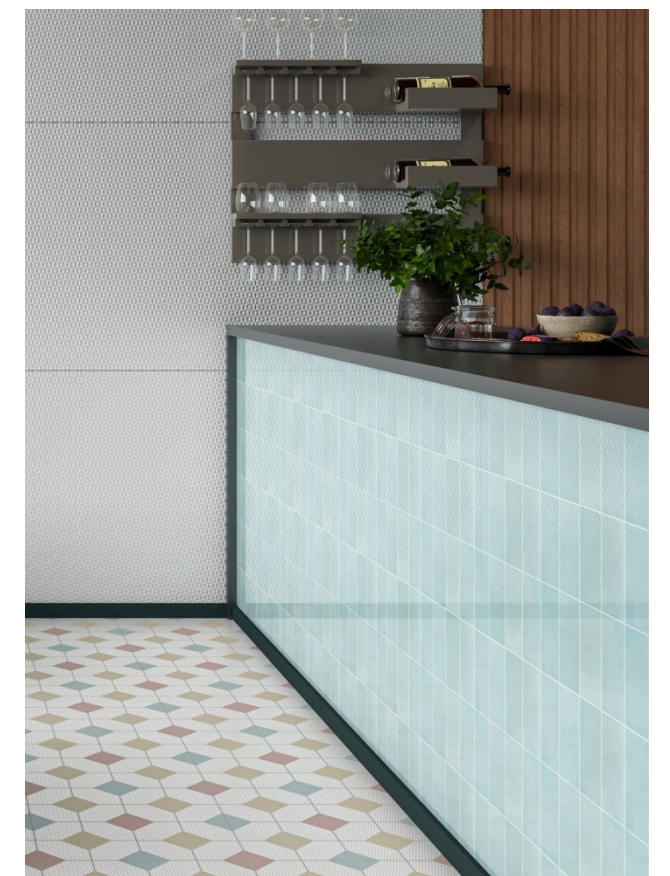

cerface
Fabula Chic

150x75mm

Semi Gloss Surface

INSPIRATION from
**NATURAL
COLORS**

The imitative nature within us has always been a remarkable asset in our envisioned collection. We have drawn inspiration from the breathtaking beauty of nature, creating an eco-friendly and alluring color palette that captivates the senses. Our mission is to inspire, curate, represent, and enthrall with mesmerizing colors that are both striking and enchanting.

cerface
Fabula Chic

Autumn Sky
FBC 1575003

Scallop Pink
FBC 1575004

Biscoff Beige
FBC 1575002

Ocean Whisper
FBC 1575005

Brick Brown
FBC 1575014

Forest Eve
FBC 1575011

French Fern
FBC 1575013