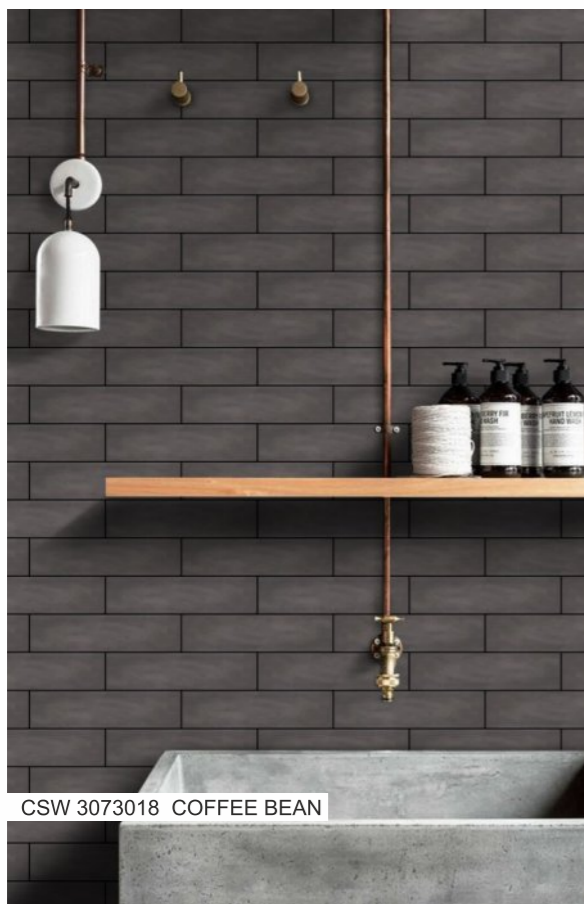

CSW 3073025 CORAL COAST

CSW 3073021 CHOCO MOOD, CFD 3030041

CSW 3073010 SMOKE BLUE

CSW 3073001 SNOW FLAKE  
CSW 3073030 GRAPE WINE  
CCW 3073005 DUERO MARRON

CCW 3073008 FOLK GREY

CSW 3073018 COFFEE BEAN

CCW 3073009 RHAPSODY MARRON