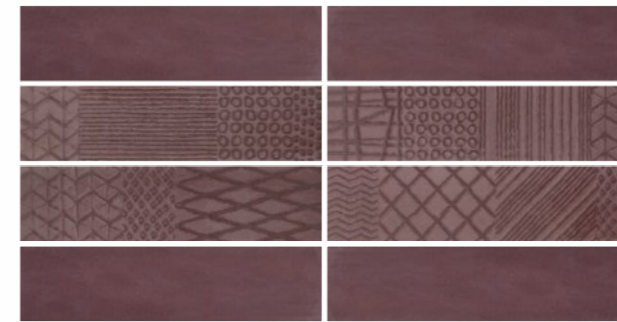

CCW 3073009 RHAPSODY MARRON
CSW 3073023 MYSTIC MAROON