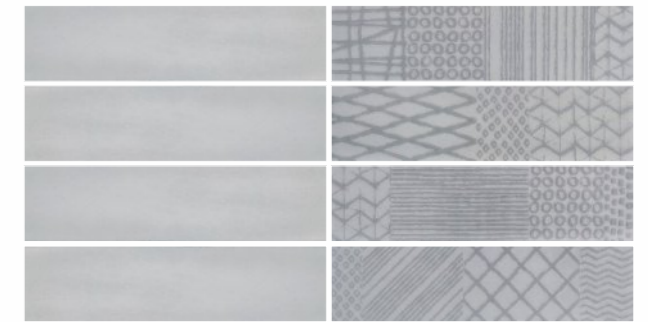

CCW 3073010 RHAPSODY GRIGIO
CSW 3073006 MOON MIST