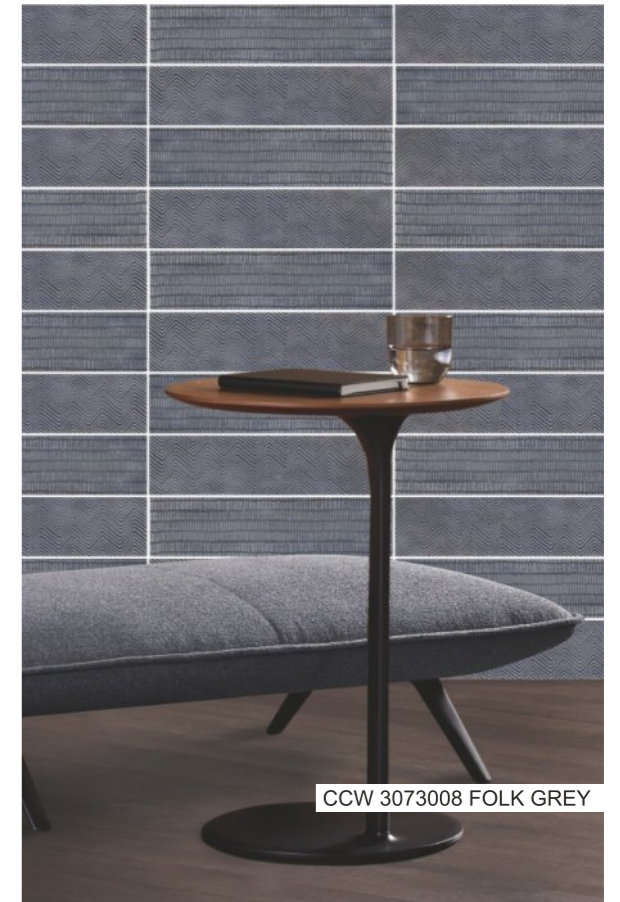

CSW 3073025 CORAL COAST

CSW 3073021 CHOCO MOOD, CFD 3030041

CSW 3073010 SMOKE BLUE

CSW 3073001 SNOW FLAKE  
CSW 3073030 GRAPE WINE  
CCW 3073005 DUERO MARRON

CCW 3073008 FOLK GREY

CSW 3073018 COFFEE BEAN

CCW 3073009 RHAPSODY MARRON