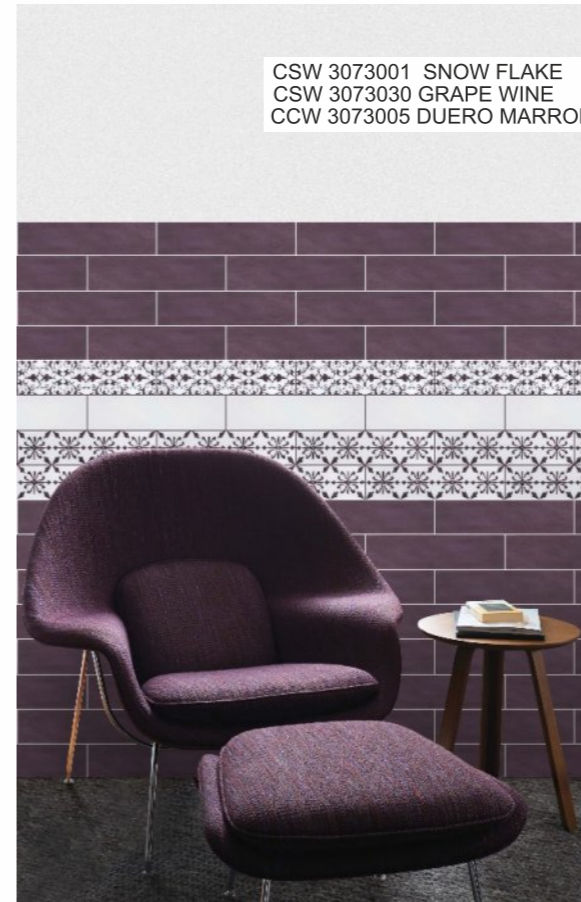

CSW 3073001 SNOW FLAKE
CSW 3073030 GRAPE WINE
CCW 3073005 DUERO MARRON